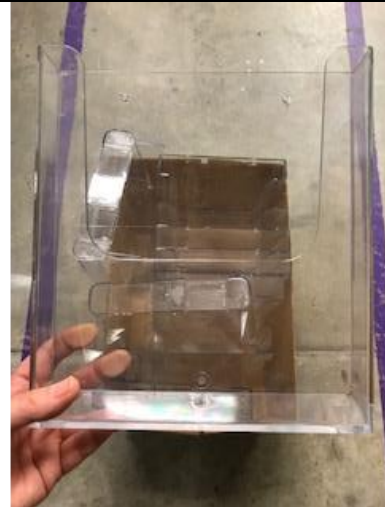

Three black metal monitor stands – one with a tri-panel.

Stainless steel railing: ~115" L; 43" H at tallest; 39 ¼" H at shortest. Very handy and elegant!

Stainless steel railing with integral sloper panel bracket (backlit wiring) if wanted) Two pieces fit together to make a 57 ¾" diameter circle; 32 ¾" tall. This is really nice!

One white painted mdf sign stand.

Clear plastic document/brochure holders 13 various sizes, mostly large (letter sized)

Two Isuzu thermo-hygrographs Made in 1994 and 1999. Looks like the replacement chart paper is still available online. Just what you need to monitor your internal climate!

Gallery animation cart – Black. Drawers and cupboards on wheels for rolling in activities or handling objects. Or as a rolling workbench.

Gallery animation cart – Green. Fold up top. Drawers and cupboards on wheels for rolling in activities or handling objects. Or as a rolling workbench.