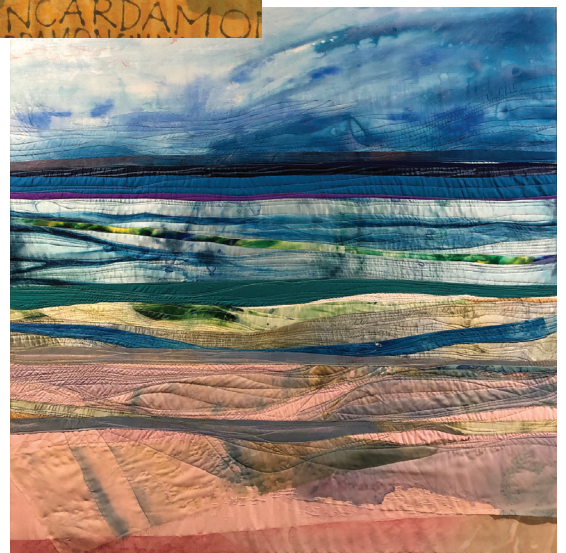

Amanda Onchulenko

Join us and explore the connections between Iceland and Canada

September 1 - December 27, 2021

Visit our website for more information

2423 Beacon Ave, Sidney • www.sidneymuseum.ca